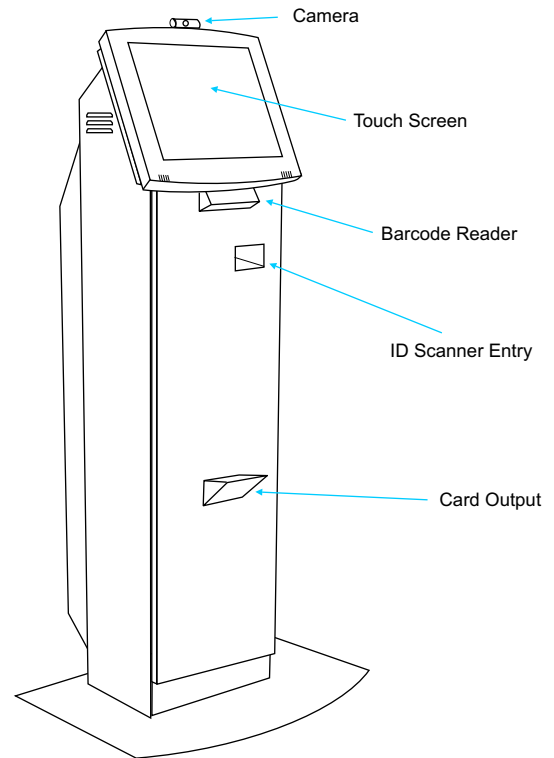

Standard Hardware:

- Cabin structure with plastic screen frame and metal casing
- Rack cover with front opening
- 10 mm metal base
- (height adjustable, can be fixed on the ground)
- 15" LCD TFT, Infrared touch-screen
- 2 watt stereo amplifier, multimedia speakers
- Intel Celeron 420 1.6 GHZ CPU
- 512 MB RAM
- 60 GB 2,5" Hard Disc
- Plastic Card Printing and Encoding Mechanism
- On board 64 MB VGA
- On board 10/100 Ethernet (Ops. Wireless)

Optional Hardware:

- ID Scanner Unit
- Digital Camera
- Magnetic Card Reader (3 Tracks)
- RFID and Proximity Card Reader
- Hybrid Card Reader (magnetic & smart & mifare)
- Thermal Printer (60 mm, 80mm)
- Barcode Reader (Omni Directional)
- Metal Kiosk Keyboard (not available in models with barcode reader)
- Phone Receiver

MODELS:

smart3000-CA10

Printing Type: Single side, single color

Printing Speed: 6 sec

Card Capacity: 100 pcs

smart3000-CA20

Printing Type: Single side, four colors

Printing Speed: 35 sec for color printing on front and single color on back , 26 sec for color printing on front

Card Capacity: 100 pcs

smart3000-CA30

Printing Type: Double side, four colors

Printing Speed: 24 sec for color printing, 4 sec for single color

Card Capacity: 100 pcs

Height: 139 cm

Width: 56 cm (base)

Depth: 50 cm

Weight: 70 kg