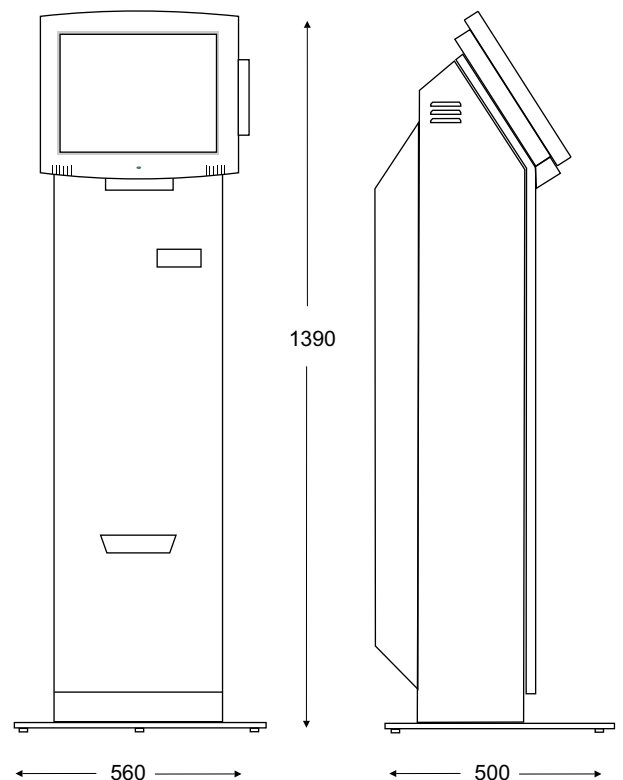

**Standard Hardware:**

- Cabin structure with plastic screen frame and metal casing
- Rack cover with front opening
- 10 mm metal base
- ( height adjustable, can be fixed on the ground )
- 15" LCD TFT, Infrared touch-screen
- 2 watt stereo amplifier, multimedia speakers
- Intel Celeron 420 1.6 GHZ CPU
- 512 MB RAM
- 60 GB 2,5" Hard Disc
- Plastic Card Printing and Encoding Mechanism
- On board 64 MB VGA
- On board 10/100 Ethernet (Ops. Wireless)

**Card Capacity:** 100 pcs

**smart3000-CA30**

**Printing Type:** Double side, four colors

**Printing Speed:** 24 sec for color printing, 4 sec for single color

**Card Capacity:** 100 pcs

**Height:** 139 cm

**Width:** 56 cm (base)

**Depth:** 50 cm

**Weight:** 70 kg