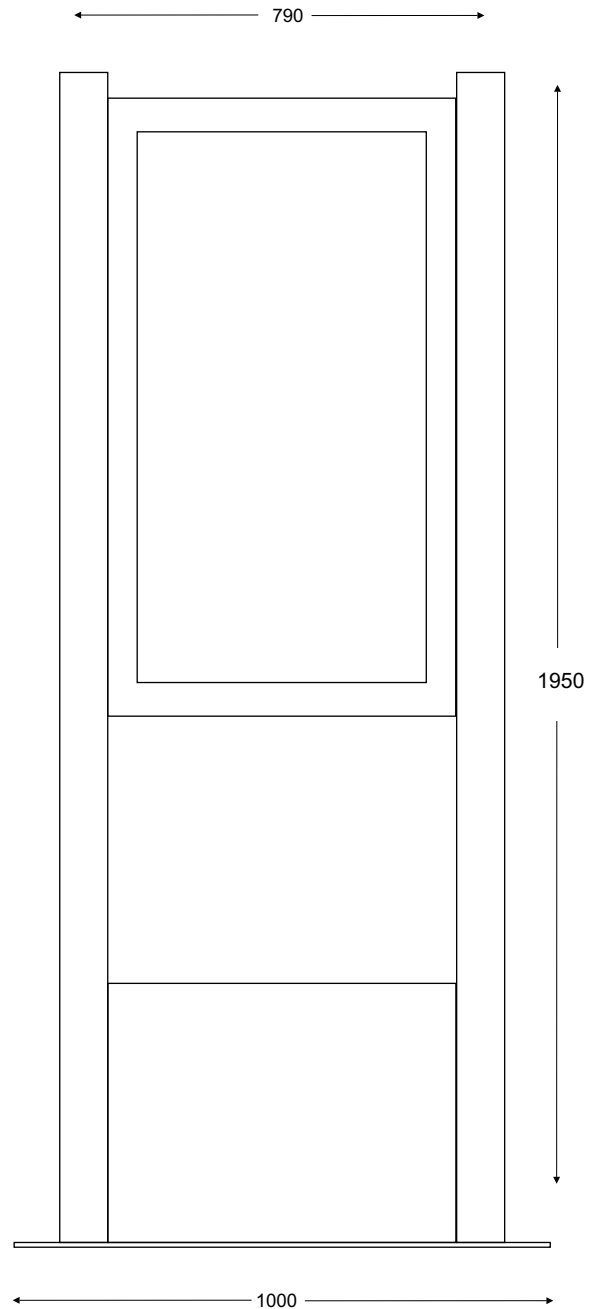

Extremely thin stainless steel body and stand (10 cm), stainless steel bottom panel with lockable back cover , and aesthetic look that adds value to your locations.

Tumble-proof, fixable 10 mm heavy metal base

Provides remote management and update ability when used with the SmartAccess remote.

Full screen SmartConnect display version to present content.

Standard Hardware:

- Solid stainless steel structure
- Lockable bottom cabin
- 42" Industrial Plasma Screen
- 10 mm metal base (can be internally fixed on the ground)
- CoreDuo 1.6 GHZ CPU
- 1 GB RAM (opt. 2GB)
- 80 GB 2,5" Hard Disk
- On board 64 MB VGA
- On board 10/100 Ethernet (Opt. Wireless)

Height : 195 cm

Width : 79 cm

Depth : 10 cm

Weight : 90 kg